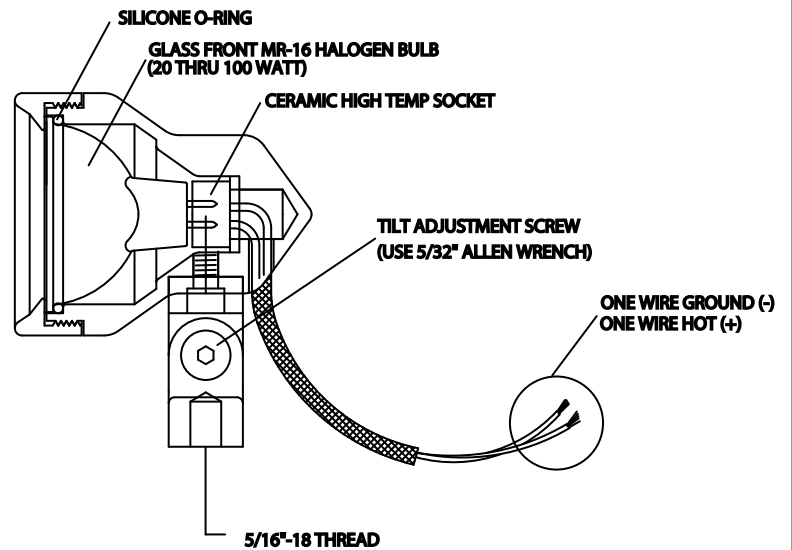

# JOKER MACHINE HALOGEN LIGHTING SELECTION

DUAL LIGHT WITH UNIVERSAL MOUNT

SINGLE LIGHT WITH UNIVERSAL MOUNT

DUAL LIGHT WITH BANSHEE MOUNT

SINGLE MOUNT WITH BANSHEE MOUNT

FIND POWER SOURCE FOR YOUR PARTICULAR APPLICATION.  
WIRE AS SHOWN (ABOVE SINGLE MOUNT UNIT ON RIGHT)  
BOLT LIGHT ASSY. ONTO YOUR SPECIFIC NEED AS NECESSARY.