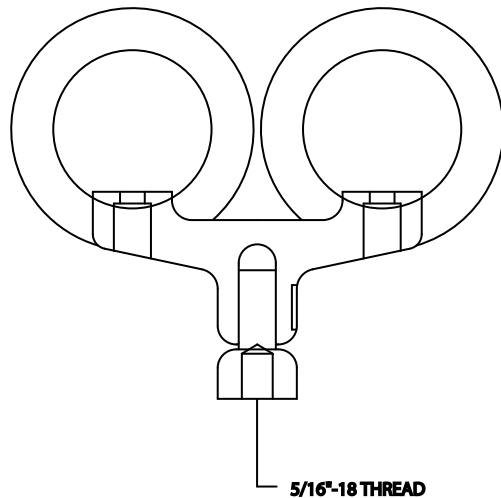

# JOKER MACHINE HALOGEN LIGHTING SELECTION

DUAL LIGHT WITH UNIVERSAL MOUNT

SINGLE LIGHT WITH UNIVERSAL MOUNT

DUAL LIGHT WITH BANSHEE MOUNT

SINGLE MOUNT WITH BANSHEE MOUNT

FIND POWER SOURCE FOR YOUR PARTICULAR APPLICATION.  
WIRE AS SHOWN (ABOVE SINGLE MOUNT UNIT ON RIGHT)  
BOLT LIGHT ASSY. ONTO YOUR SPECIFIC NEED AS NECESSARY.

## CARE:

(USE OF MILD STRENGTH THREAD LOCKER RECOMMENDED.)

MAINTAIN HIGH POLISH SURFACES BY WASHING OFF DEBRIS  
WITH WARM SOAPY WATER, DRY THOROUGHLY,  
POLISH ALUMINUM WITH A QUALITY POLISH.

APPLY A LIGHT COATING OF CAR WAX TO PROTECT FROM CORROSION.