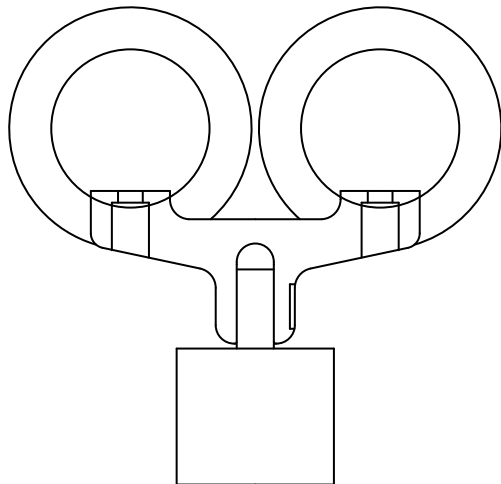

# JOKER MACHINE HALOGEN LIGHTING SELECTION

DUAL LIGHT WITH UNIVERSAL MOUNT

SINGLE LIGHT WITH UNIVERSAL MOUNT

DUAL LIGHT WITH BANSHEE MOUNT

SINGLE MOUNT WITH BANSHEE MOUNT

FIND POWER SOURCE FOR YOUR PARTICULAR APPLICATION.  
WIRE AS SHOWN (ABOVE SINGLE MOUNT UNIT ON RIGHT)  
BOLT LIGHT ASSY. ONTO YOUR SPECIFIC NEED AS NECESSARY.

## CARE:

(USE OF MILD STRENGTH THREAD LOCKER RECOMMENDED.)

MAINTAIN HIGH POLISH SURFACES BY WASHING OFF DEBRIS  
WITH WARM SOAPY WATER, DRY THOROUGHLY,  
POLISH ALUMINUM WITH A QUALITY POLISH.

APPLY A LIGHT COATING OF CAR WAX TO PROTECT FROM CORROSION.