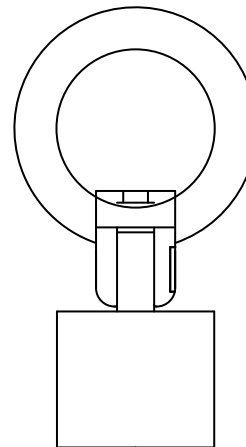

# JOKER MACHINE HALOGEN LIGHTING SELECTION

DUAL LIGHT WITH UNIVERSAL MOUNT

SINGLE LIGHT WITH UNIVERSAL MOUNT

DUAL LIGHT WITH BANSHEE MOUNT

SINGLE MOUNT WITH BANSHEE MOUNT

FIND POWER SOURCE FOR YOUR PARTICULAR APPLICATION.  
WIRE AS SHOWN (ABOVE SINGLE MOUNT UNIT ON RIGHT)  
BOLT LIGHT ASSY. ONTO YOUR SPECIFIC NEED AS NECESSARY.