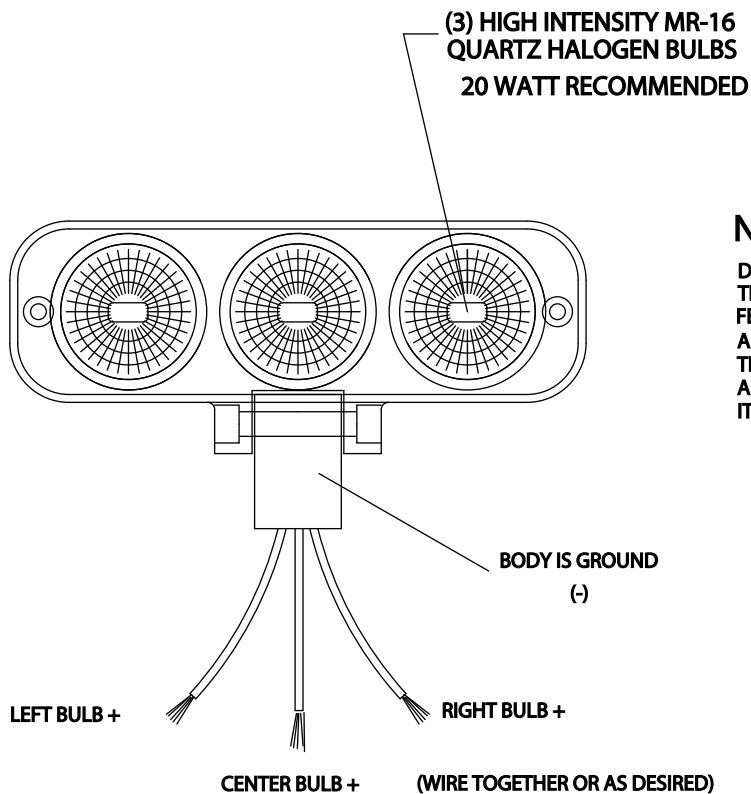

# JOHNNY-FIVE SINGLE AND DUAL CONFIGURATIONS

PART NO.	DESCRIPTION
05-23	SINGLE
05-25	DUAL

**NOTE:**  
 DUE TO THE HIGH PERFORMANCE BEAM THIS HEADLIGHT PROVIDES, NO "HIGH BEAM" FEATURE IS USED IN THIS UNIT.  
 ALSO, USE CAUTION WHEN HANDLING THE HEADLIGHT AFTER IT HAS BEEN ON FOR A PERIOD OF TIME. IT RUNS VERY HOT.