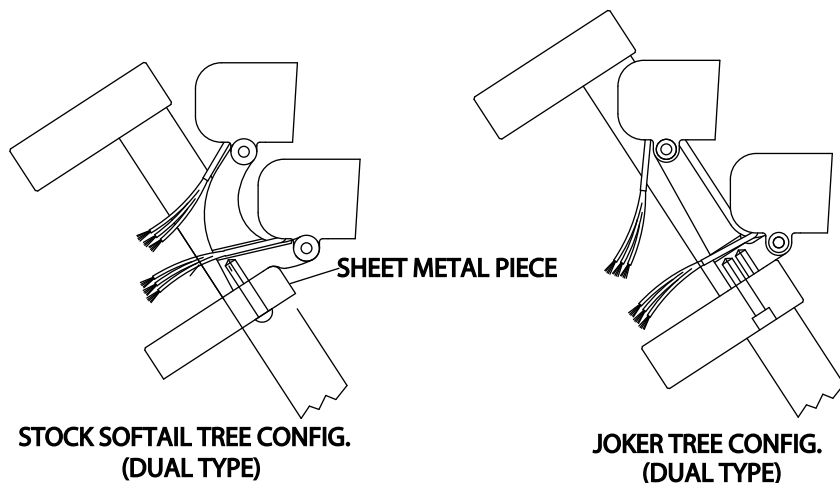

# JOHNNY-FIVE SINGLE AND DUAL CONFIGURATIONS

PART NO.	DESCRIPTION
05-23	SINGLE
05-25	DUAL

**NOTE:**  
 DUE TO THE HIGH PERFORMANCE BEAM THIS HEADLIGHT PROVIDES, NO "HIGH BEAM" FEATURE IS USED IN THIS UNIT.  
 ALSO, USE CAUTION WHEN HANDLING THE HEADLIGHT AFTER IT HAS BEEN ON FOR A PERIOD OF TIME. IT RUNS VERY HOT.