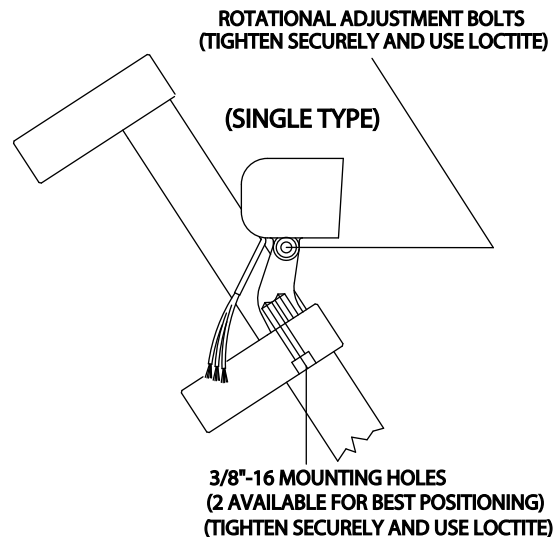

# JOHNNY-FIVE SINGLE AND DUAL CONFIGURATIONS

PART NO.	DESCRIPTION
05-23	SINGLE
05-25	DUAL

**NOTE:**  
 DUE TO THE HIGH PERFORMANCE BEAM THIS HEADLIGHT PROVIDES, NO "HIGH BEAM" FEATURE IS USED IN THIS UNIT.  
 ALSO, USE CAUTION WHEN HANDLING THE HEADLIGHT AFTER IT HAS BEEN ON FOR A PERIOD OF TIME. IT RUNS VERY HOT.