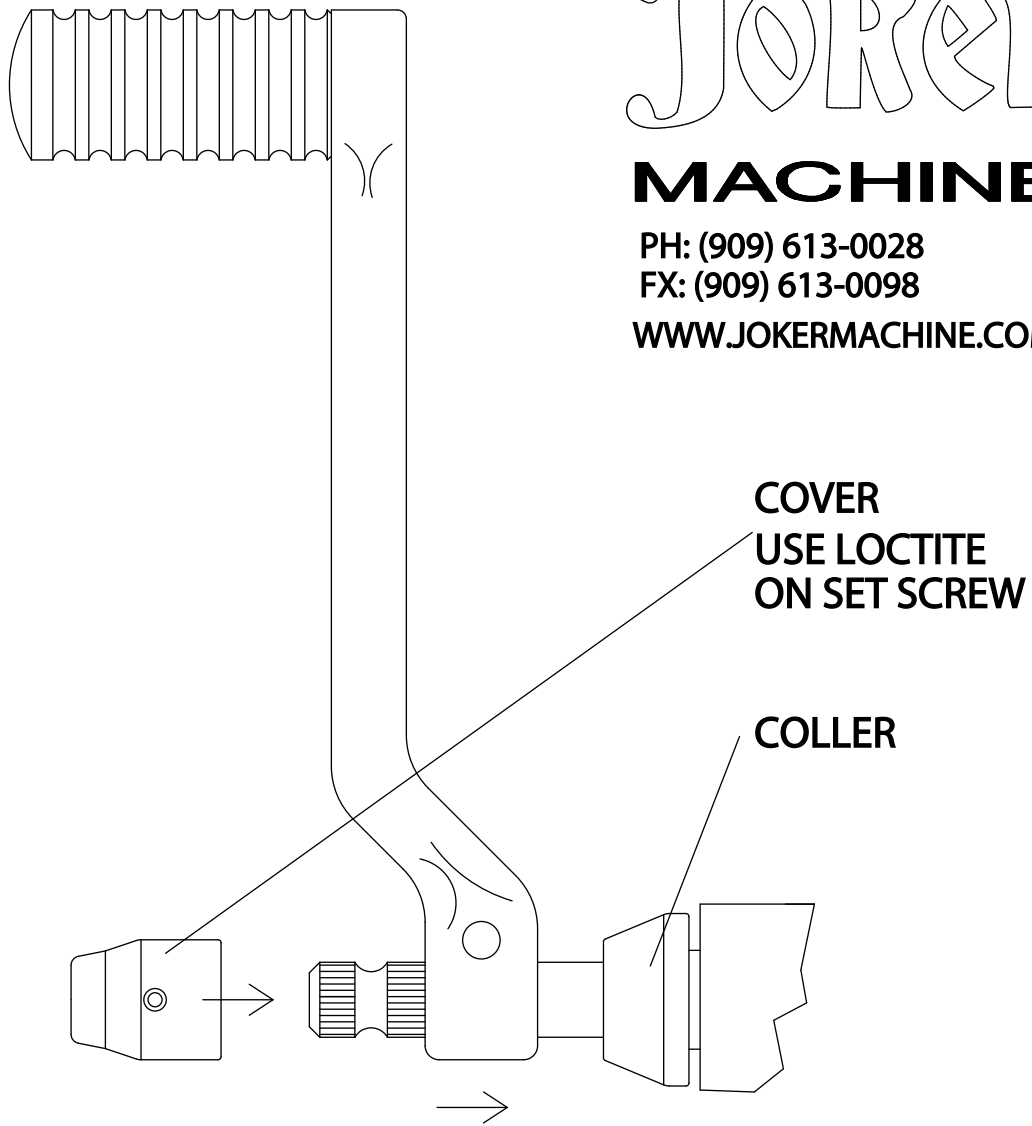

SHIFT SHAFT COVER AND COLLAR INSTRUCTIONS

Joker

MACHINE

PH: (909) 613-0028

FX: (909) 613-0098

WWW.JOKERMACHINE.COM

**REMOVE REAR SHIFT PEDAL
INSTALL AS SHOWN**