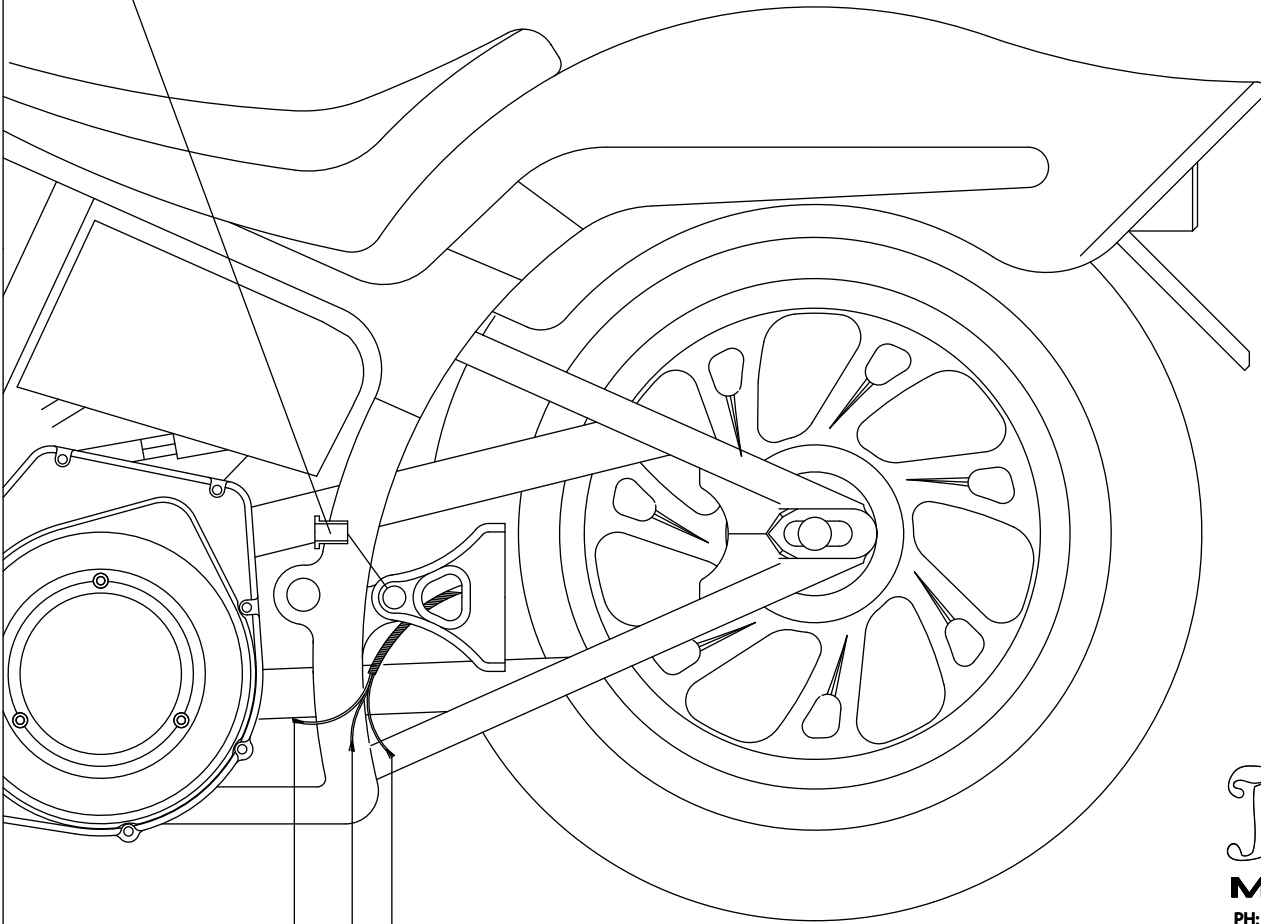

# L.E.D. FOOTPEG MOUNT MARKER LIGHTS

BUSHING FOR MOUNTING 3/8" BOLT SIZE PEGS  
(DISCARD IF NOT NEEDED)

WHITE (RUNNING LT.)  
BLACK (GROUND)  
RED (BRAKE LIGHT)

H/D WIRING

'93 EARLIER:  
H/D GREEN WIRE (RUNNING LT.)  
RED (BRAKE LT.)

'94 LATER:  
H/D BLUE WIRE (RUNNING LT.)  
RED/YEL. (BRAKE LT.)

Joker

**MACHINE**

PH: (909) 613-0028  
FX: (909) 613-0098  
WWW.JOKERMACHINE.COM

ROUTE WIRING BEHIND FRAME AS CLEANLY AS POSSIBLE  
AVOIDING ANY OBSTRUCTIONS (SUCH AS SINGARM)

## NOTE:

WIRING SHOWN FOR  
SUPPLEMENTAL TAILLIGHT  
USE ALONG WITH EXISTING  
STANDARD TAILLIGHT